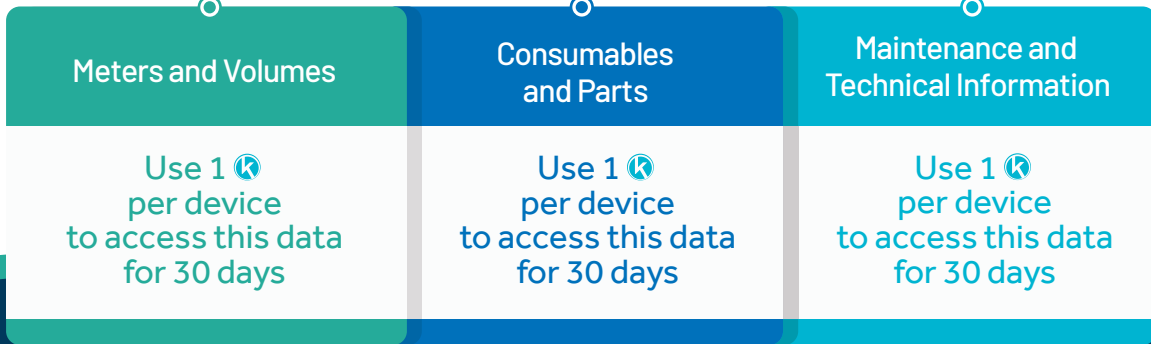

Only pay for the data you use with Kpax Koins.

3 Levels of Information

Customize your plan based on your needs.

When you apply a profile to one or more devices, then the Koins are consumed and recorded in the current month. The features are activated for a period of 30 days and are automatically renewed without any action on your part. Of course, you can mix several profiles in the same space!

To enable features on a device, create or use default profiles:

- **Ignore/unmanaged** profile (default) = 0
- **Managed/mps** profile (meters + consumables + technical information) = 3
- **Monitor the competition** profile (meters) = 1
- **Deliver only consumables** profile (consumables) = 1
- **Read only the meters** profile (meters) = 1