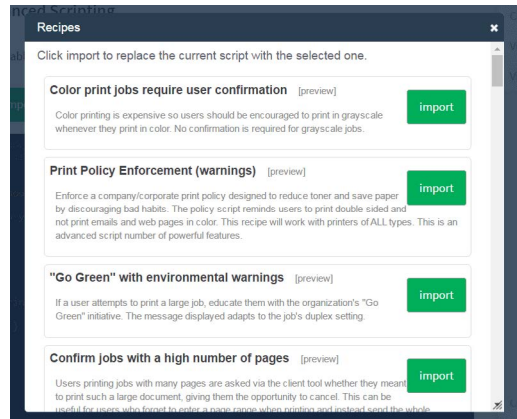

Social Responsibility Success

PaperCut worked with a large national retailer in the middle of a project to implement Secure Print Release. There was push-back from department heads who were worried that any barriers to printing were going to reduce productivity. The environmental impact statistics helped turn this reluctance around. In the end, the savings were so compelling that the project's success was promoted internally and externally as a strong corporate and social responsibility story. **Oh, and for once the IT guy was the hero!**

76 % of respondents expect sustainability to be a highly important credential for businesses by 2025
Source: Quocirca's Print 2025 market insight study. 2019.

21% of respondents are looking to reduce their carbon footprint by 2025.
Source: Quocirca's Print 2025 market insight study. 2019

Advanced Scripting

Display environmental impact statistics about a user's print job such as the amount of carbon dioxide equivalent greenhouse gases produced.