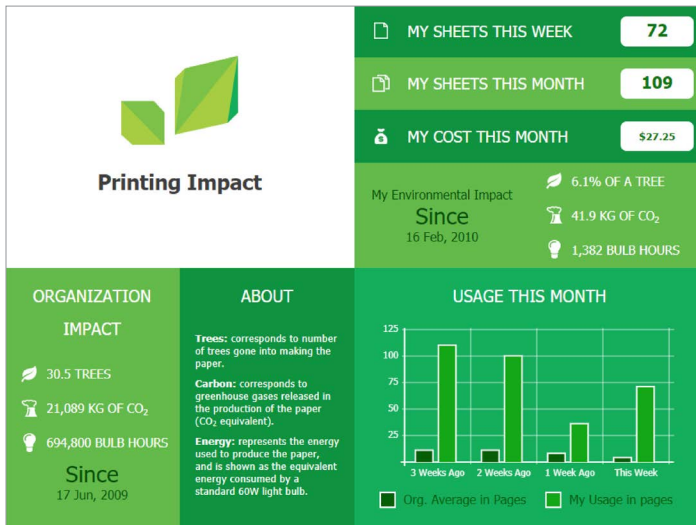

# SAVE THE TREES

Our **environment, global warming, and waste management** are areas of interest to many. One of the most powerful features in PaperCut is not actually a feature at all – it’s the culture change that it brings about in an organization. Encourage change by increasing the visibility of the impact printing has on your company and the environment.

## Eco-Friendly Solution

The Environmental Dashboard and the Windows Live Tile are innovative ways to raise environmental awareness.

- See your environmental impact front and center
- Promote paper saving in a positive and creative way
- Cut waste and your carbon footprint
- Show how printing equates to trees, CO<sub>2</sub> emissions, and energy

## Create Change

One of the primary aims of PaperCut is to reduce printing waste by changing a user’s printing behavior. Implementing monitoring, quotas, and charging are good ways of drawing a user’s attention to their habits. Highlighting the environmental aspects of their activities is another good way to modify a user’s behavior.

Encourage responsible printing with PaperCut quotas and print policies, cutting paper and toner costs and power usage. At-a-glance reporting on CO<sub>2</sub> and carbon emissions – by CO<sub>2</sub> volume or by tree – shows the impact.