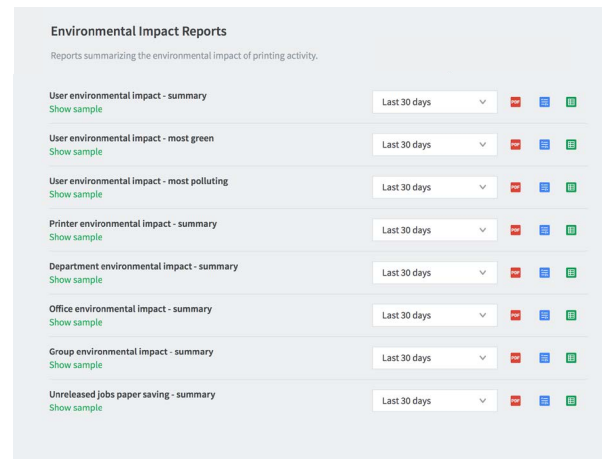

Environmental Impact Reports

Summarize the environmental impact of printing.