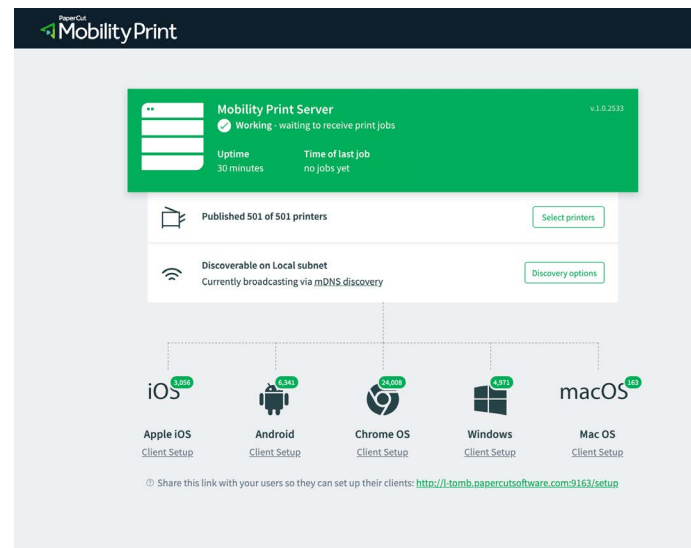

Feature-rich and easy to use

Chromebooks and beyond

Auto-install drivers to print from a mix of Chromebooks, iPads, iPhones, Macs, Windows, and Android devices.

Native UI printing

Hit CTRL+P or 'print' right in the device's interface to enable simple, functional printing from any application.

Simple self-setup for users

Point users to a self-setup page to find shared network printers themselves and ease the load on your IT team.

Continuous updates

Get the latest features pushed automatically to cut out costly software maintenance and intrusive app updates.